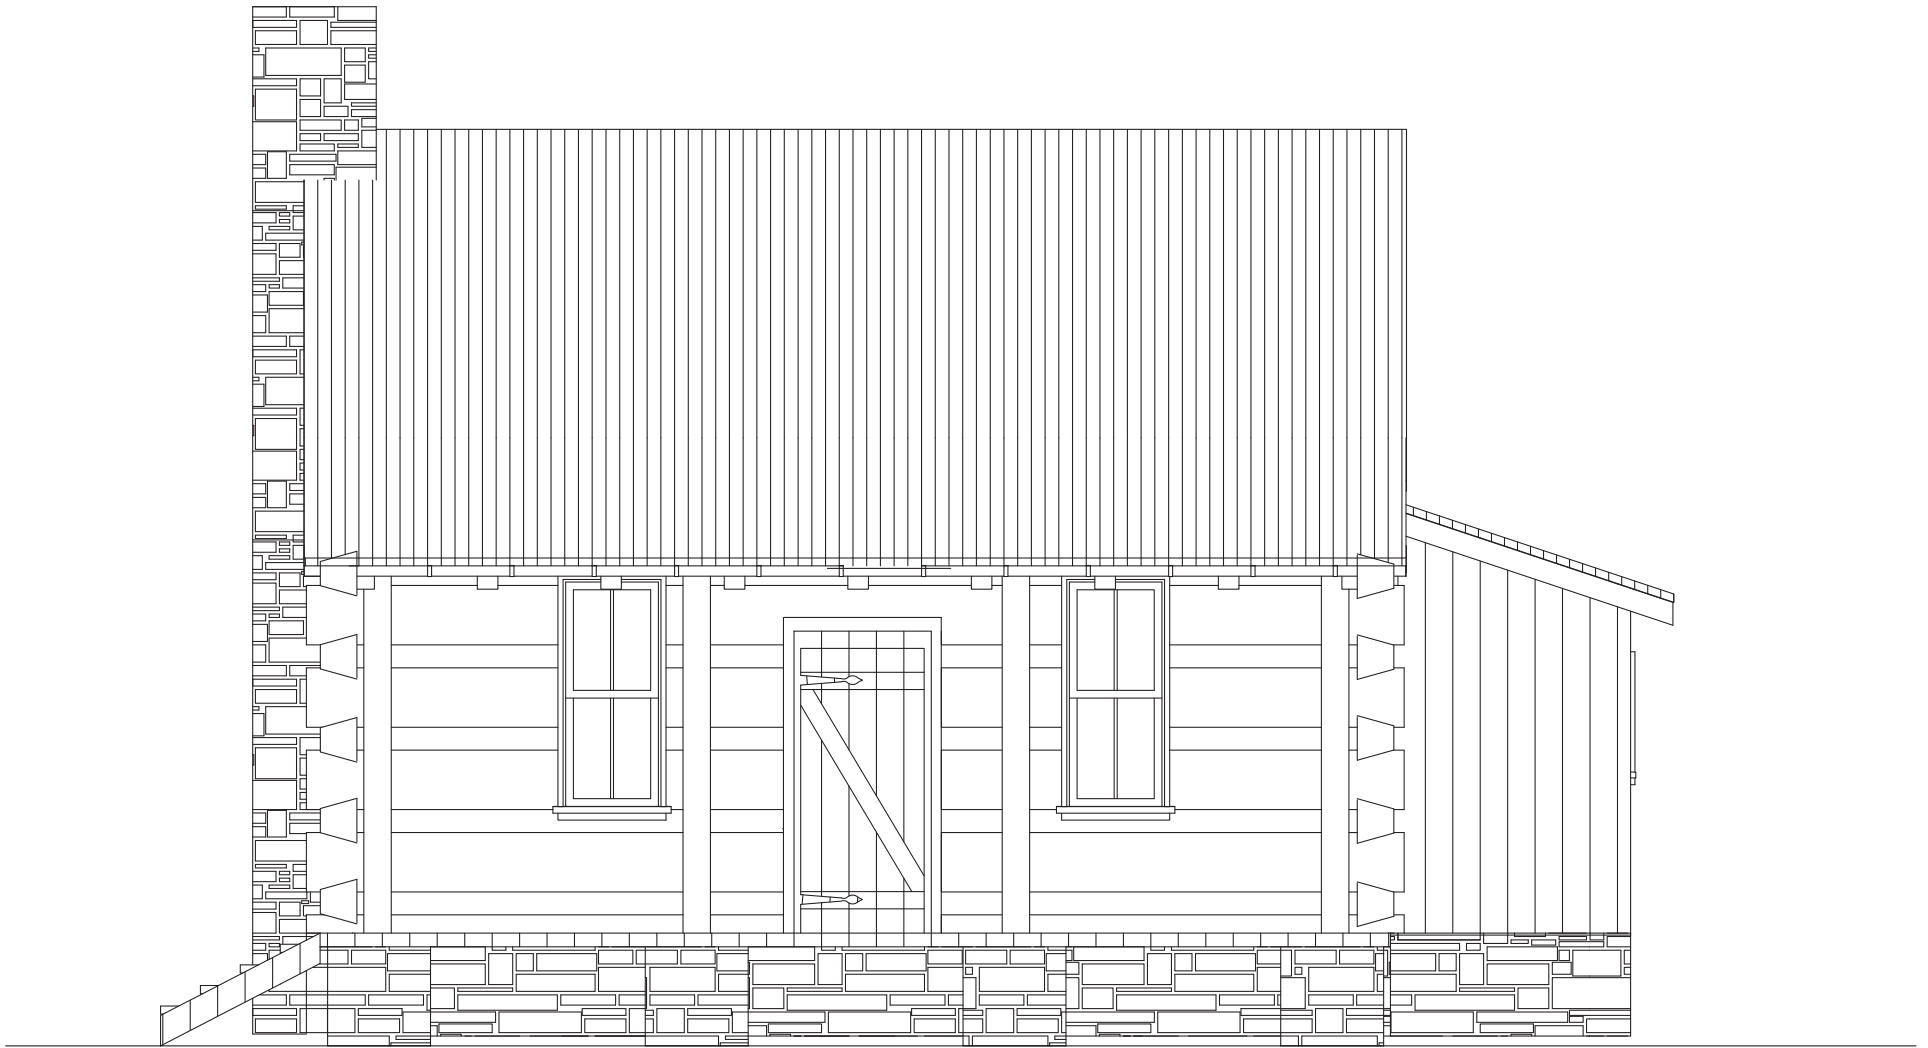

SQUARE FOOTAGE	
HEATED AREAS:	
FIRST FLOOR.....	513
LOFT.....	216
HEATED TOTAL.....	729
UNHEATED AREAS:	
DECK/PORCH AREA.....	523

THE APPLEBERRY | FRONT ELEVATION

THE APPLEBERRY | REAR ELEVATION