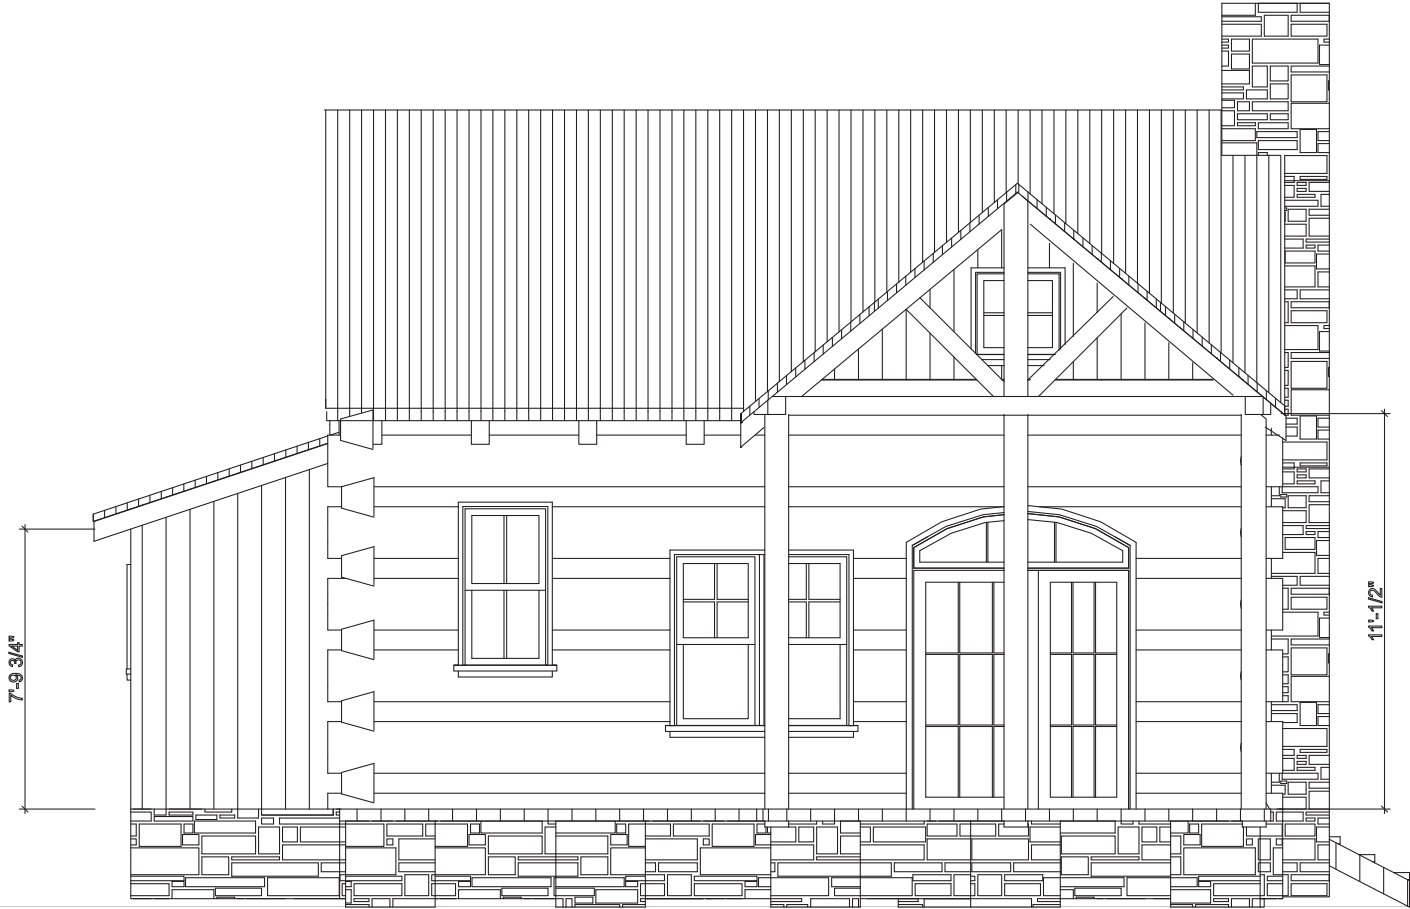

SQUARE FOOTAGE	
HEATED AREAS:	
FIRST FLOOR.....	513
LOFT.....	216
HEATED TOTAL.....	729
UNHEATED AREAS:	
DECK/PORCH AREA.....	523

THE APPLEBERRY | FRONT ELEVATION

THE APPLEBERRY | REAR ELEVATION