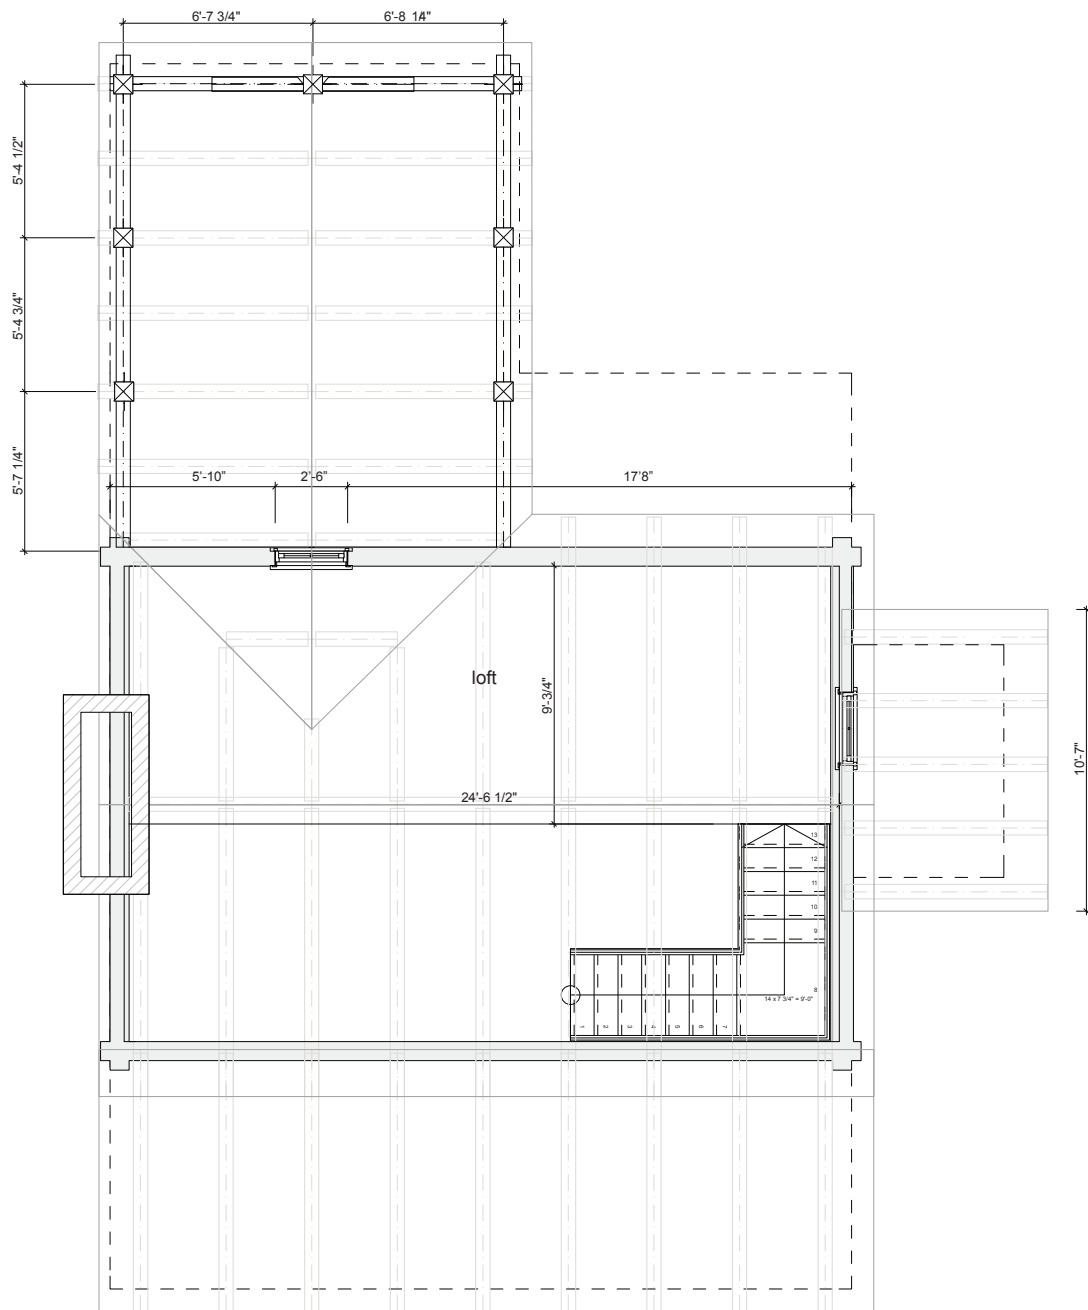

SQUARE FOOTAGE	
HEATED AREAS:	
FIRST FLOOR.....	513
LOFT.....	216
HEATED TOTAL.....	729
UNHEATED AREAS:	
DECK/PORCH AREA.....	523

THE APPLEBERRY | FRONT ELEVATION

THE APPLEBERRY | REAR ELEVATION