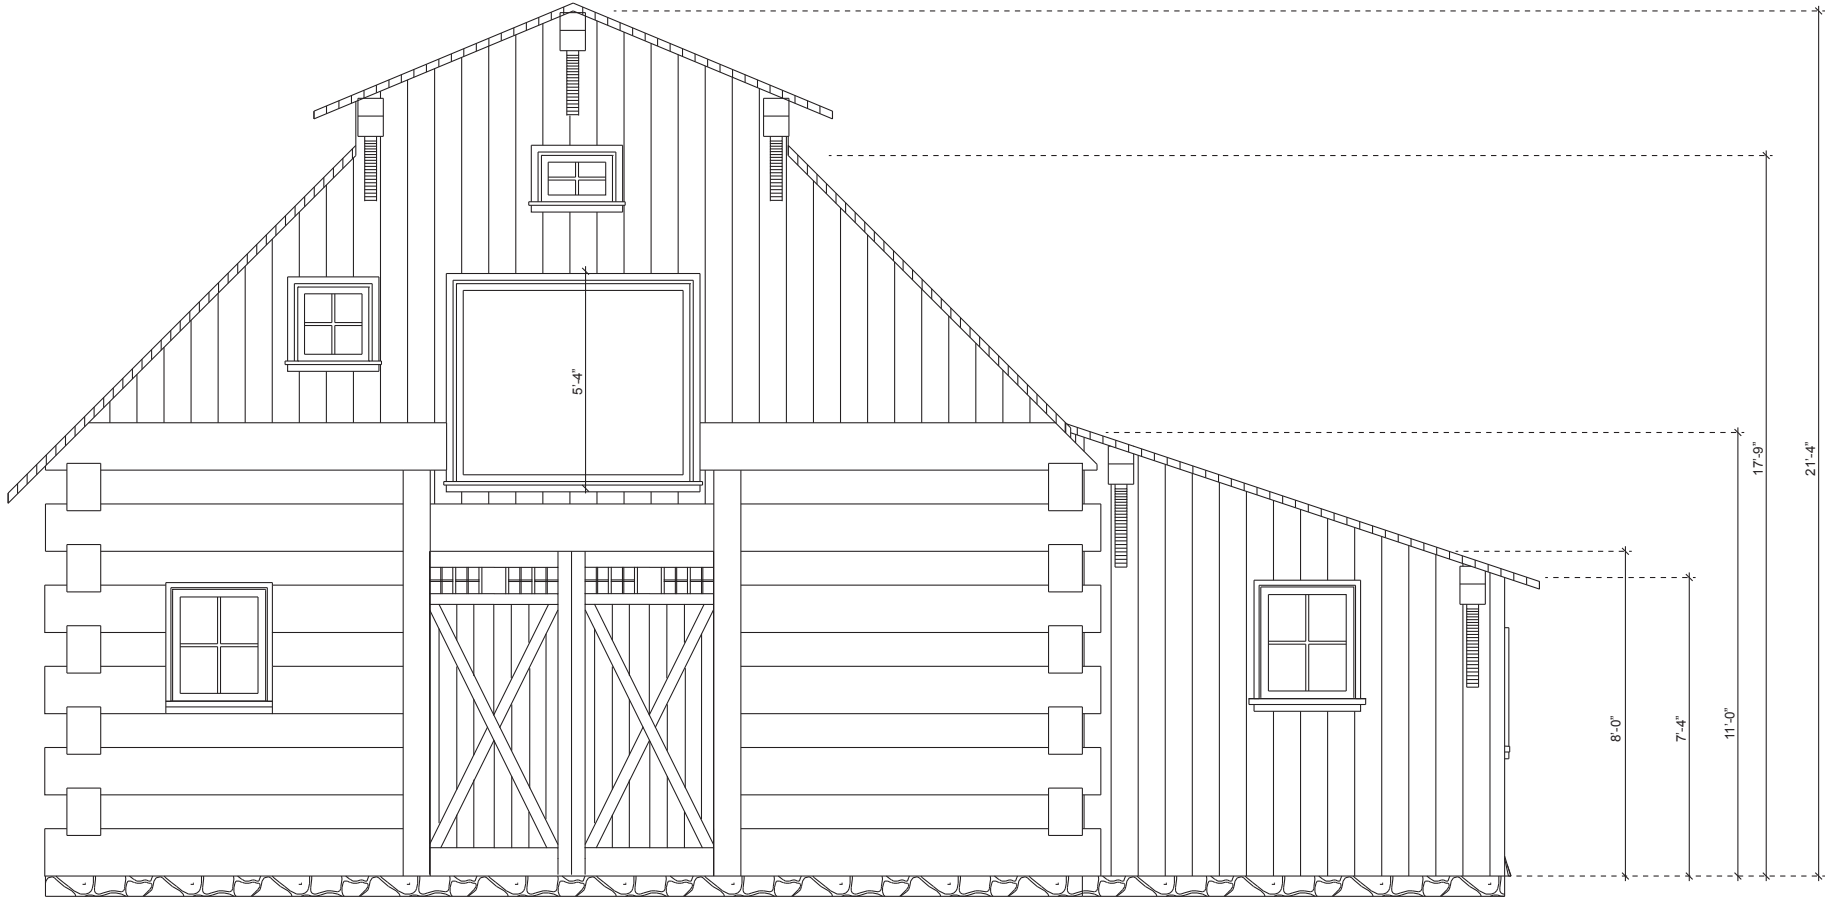

SQUARE FOOTAGE	
HEATED AREAS:	
FIRST FLOOR.....	741
LOFT.....	346
HEATED TOTAL.....	1087
UNHEATED AREAS:	
DECK/PORCH AREA.....	483

THE HAY LOFT | FRONT ELEVATION

LOUVERS

THE HAY LOFT | REAR ELEVATION

THE HAY LOFT | LEFT ELEVATION