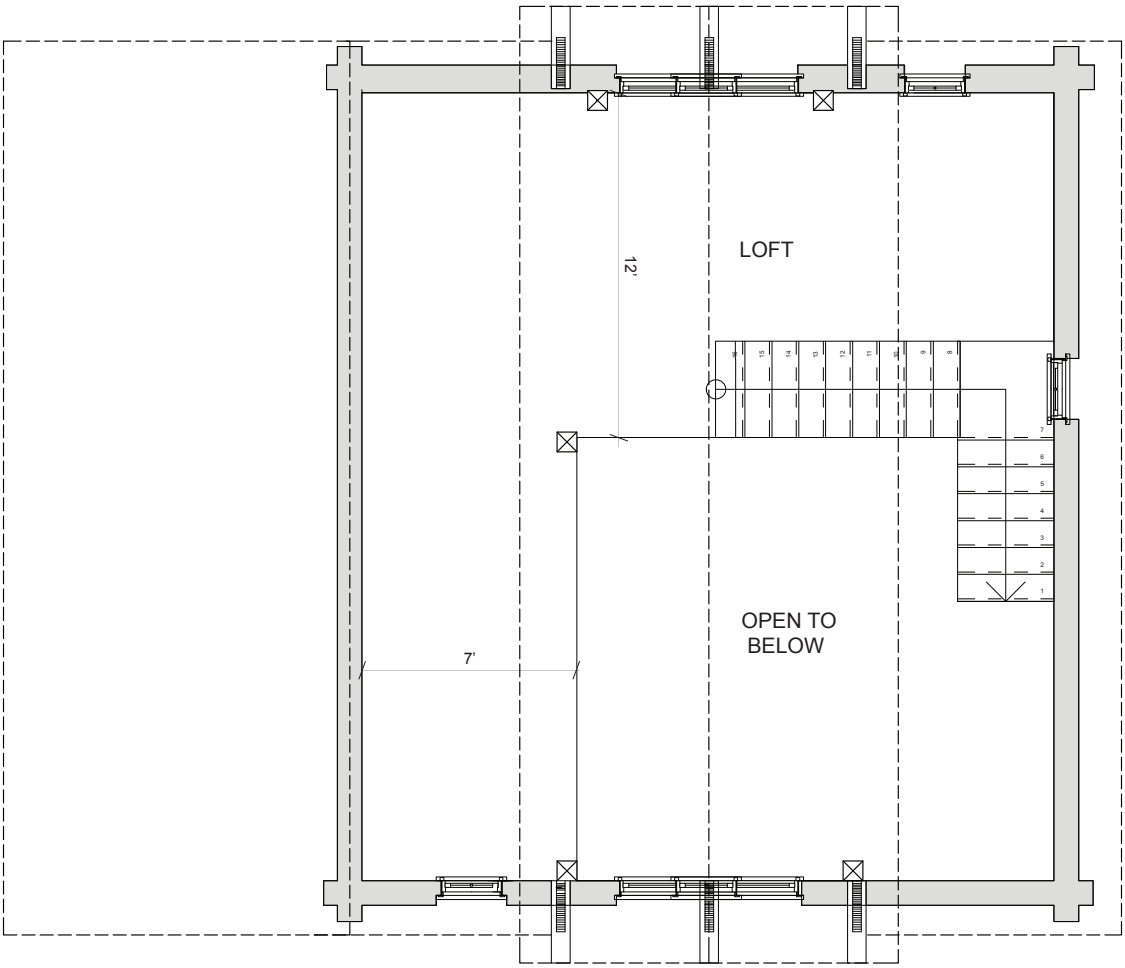

SQUARE FOOTAGE	
HEATED AREAS:	
FIRST FLOOR.....	741
LOFT.....	346
HEATED TOTAL.....	1087
UNHEATED AREAS:	
DECK/PORCH AREA.....	483

THE HAY LOFT | FRONT ELEVATION

LOUVERS

THE HAY LOFT | REAR ELEVATION

THE HAY LOFT | LEFT ELEVATION