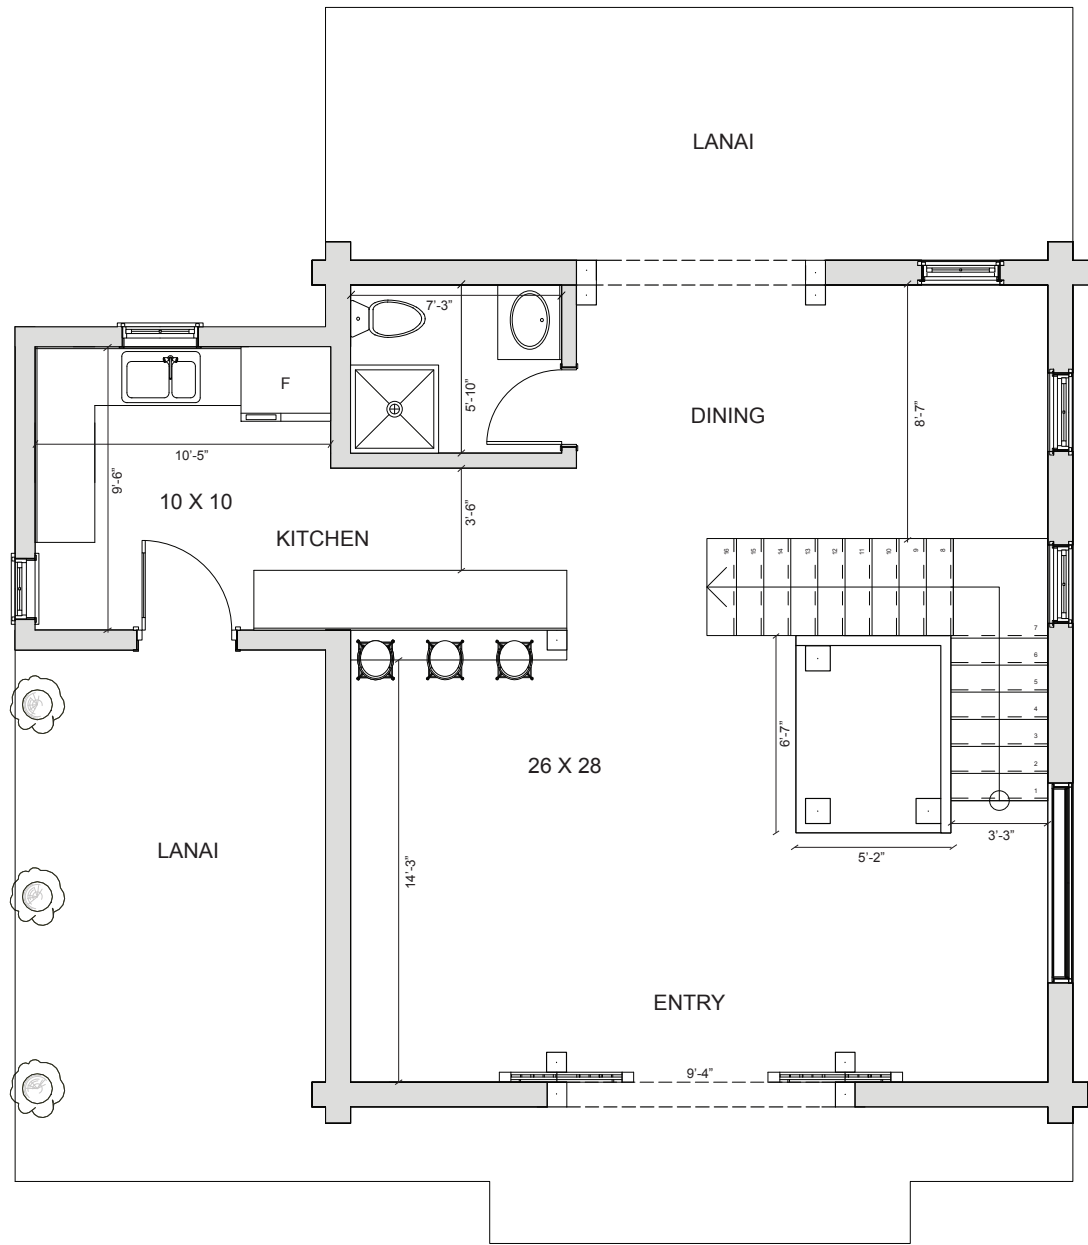

SQUARE FOOTAGE	
HEATED AREAS:	
FIRST FLOOR.....	741
LOFT.....	346
HEATED TOTAL.....	1087
UNHEATED AREAS:	
DECK/PORCH AREA.....	483

THE HAY LOFT | FRONT ELEVATION

LOUVERS

THE HAY LOFT | REAR ELEVATION

THE HAY LOFT | LEFT ELEVATION