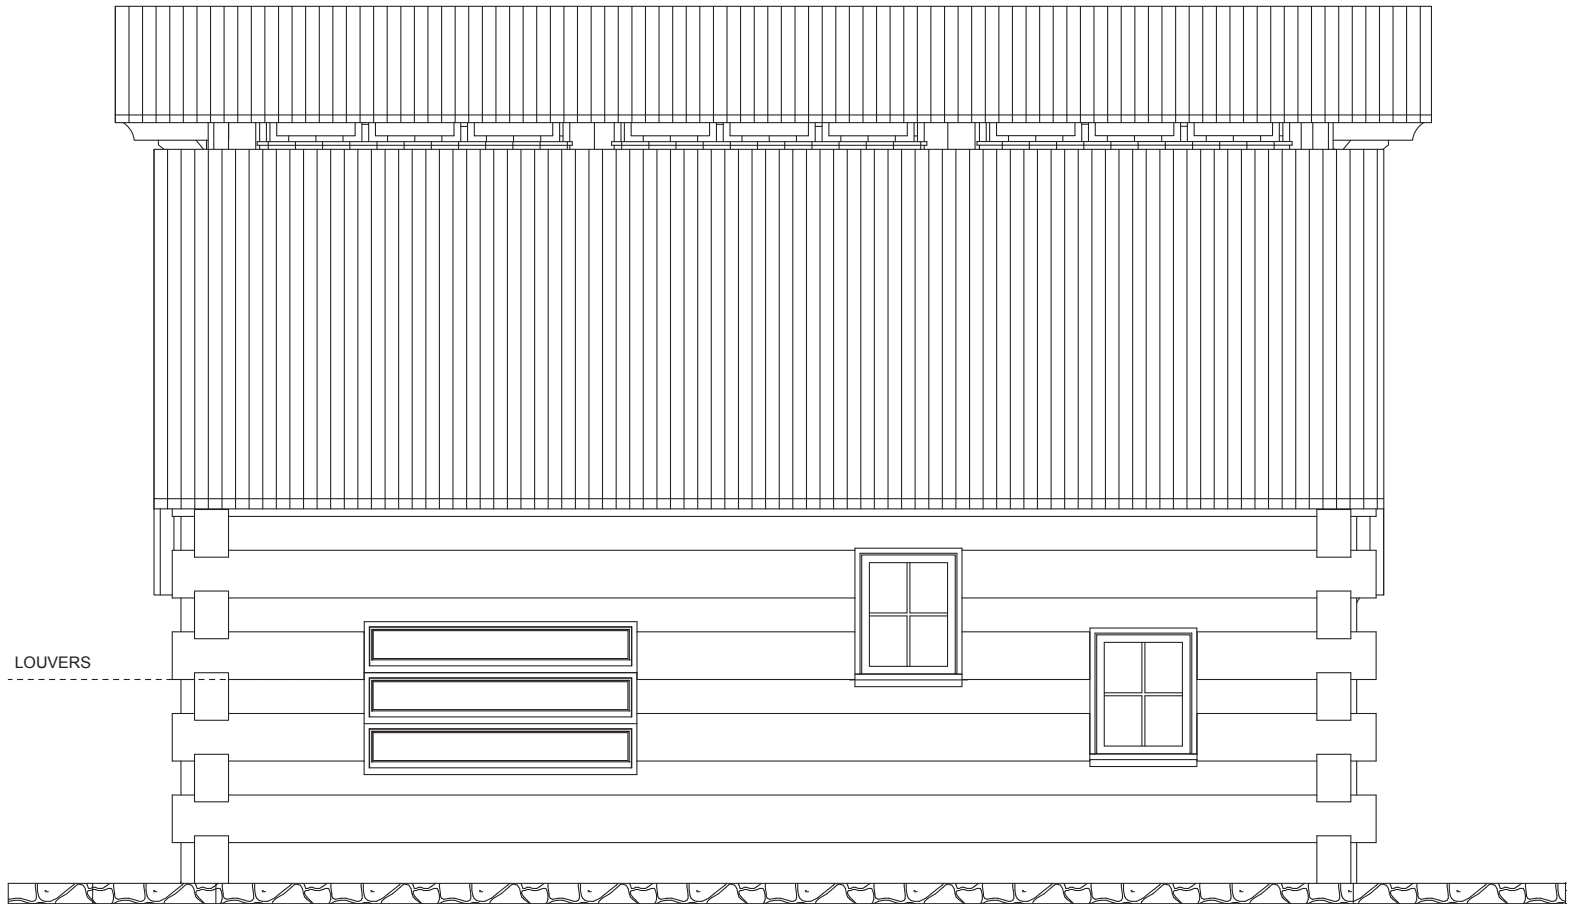

SQUARE FOOTAGE	
HEATED AREAS:	
FIRST FLOOR.....	741
LOFT.....	346
HEATED TOTAL.....	1087
UNHEATED AREAS:	
DECK/PORCH AREA.....	483

THE HAY LOFT | FRONT ELEVATION

LOUVERS

THE HAY LOFT | REAR ELEVATION

THE HAY LOFT | LEFT ELEVATION