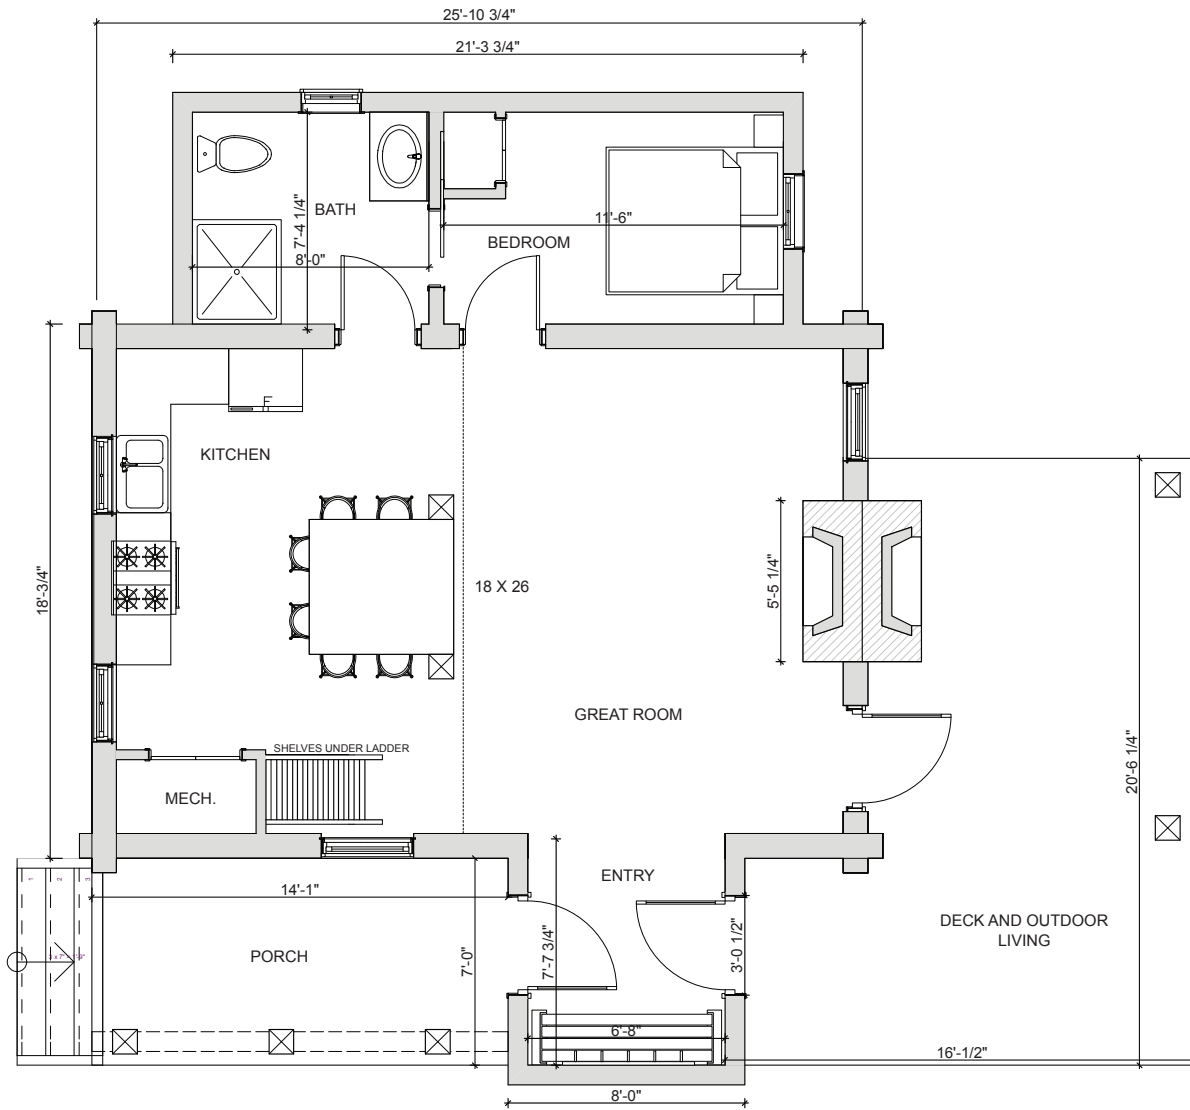

SQUARE FOOTAGE	
HEATED AREAS:	
FIRST FLOOR.....	624
LOFT.....	204
HEATED TOTAL.....	828
UNHEATED AREAS:	
DECK/PORCH AREA.....	297

THE LITTLE FRIAR | FRONT ELEVATION