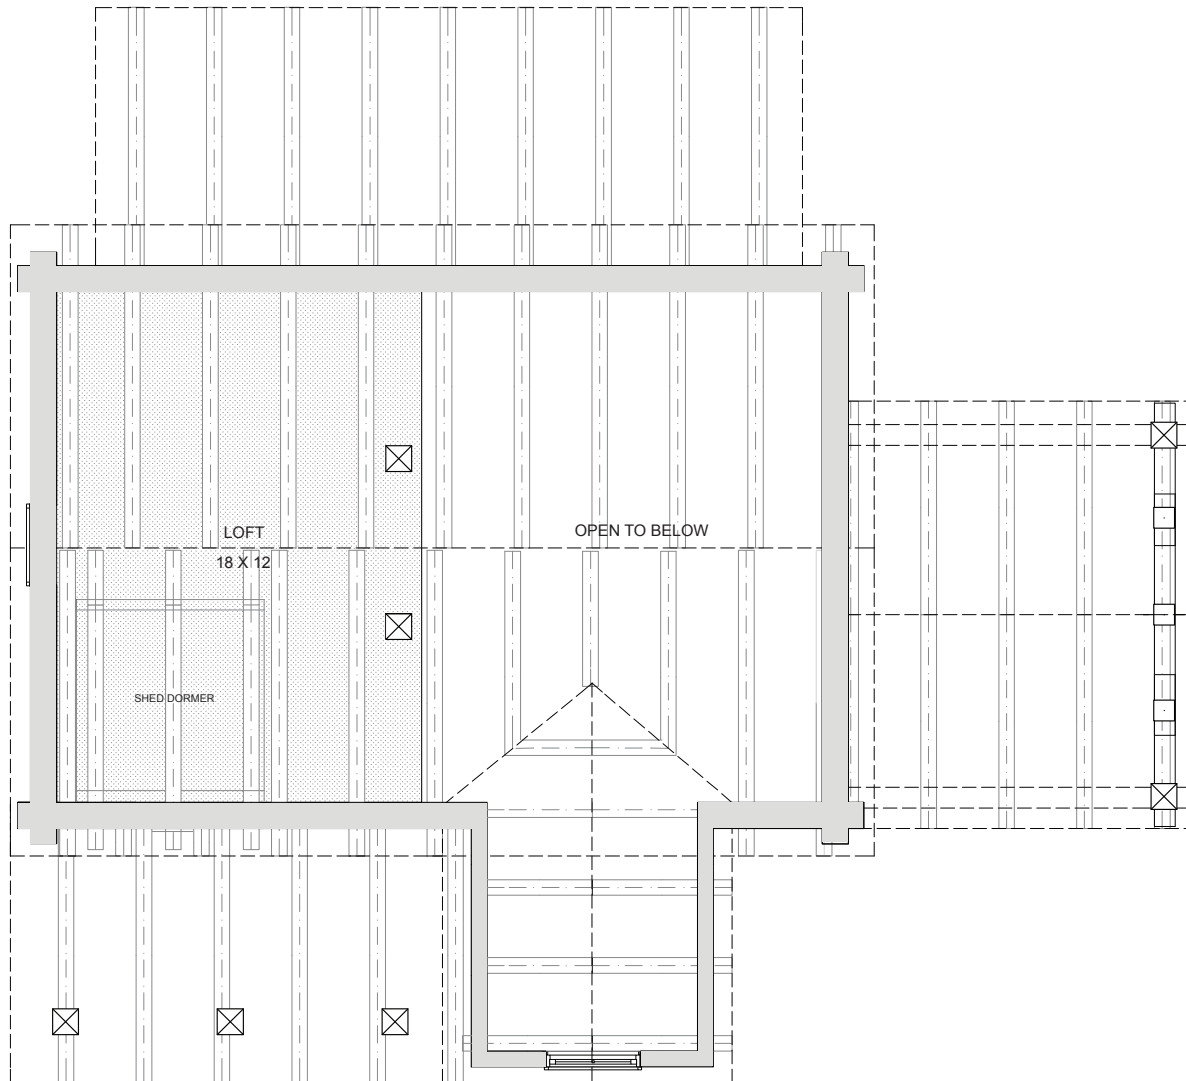

SQUARE FOOTAGE	
HEATED AREAS:	
FIRST FLOOR.....	624
LOFT.....	204
HEATED TOTAL.....	828
UNHEATED AREAS:	
DECK/PORCH AREA.....	297

THE LITTLE FRIAR | FRONT ELEVATION